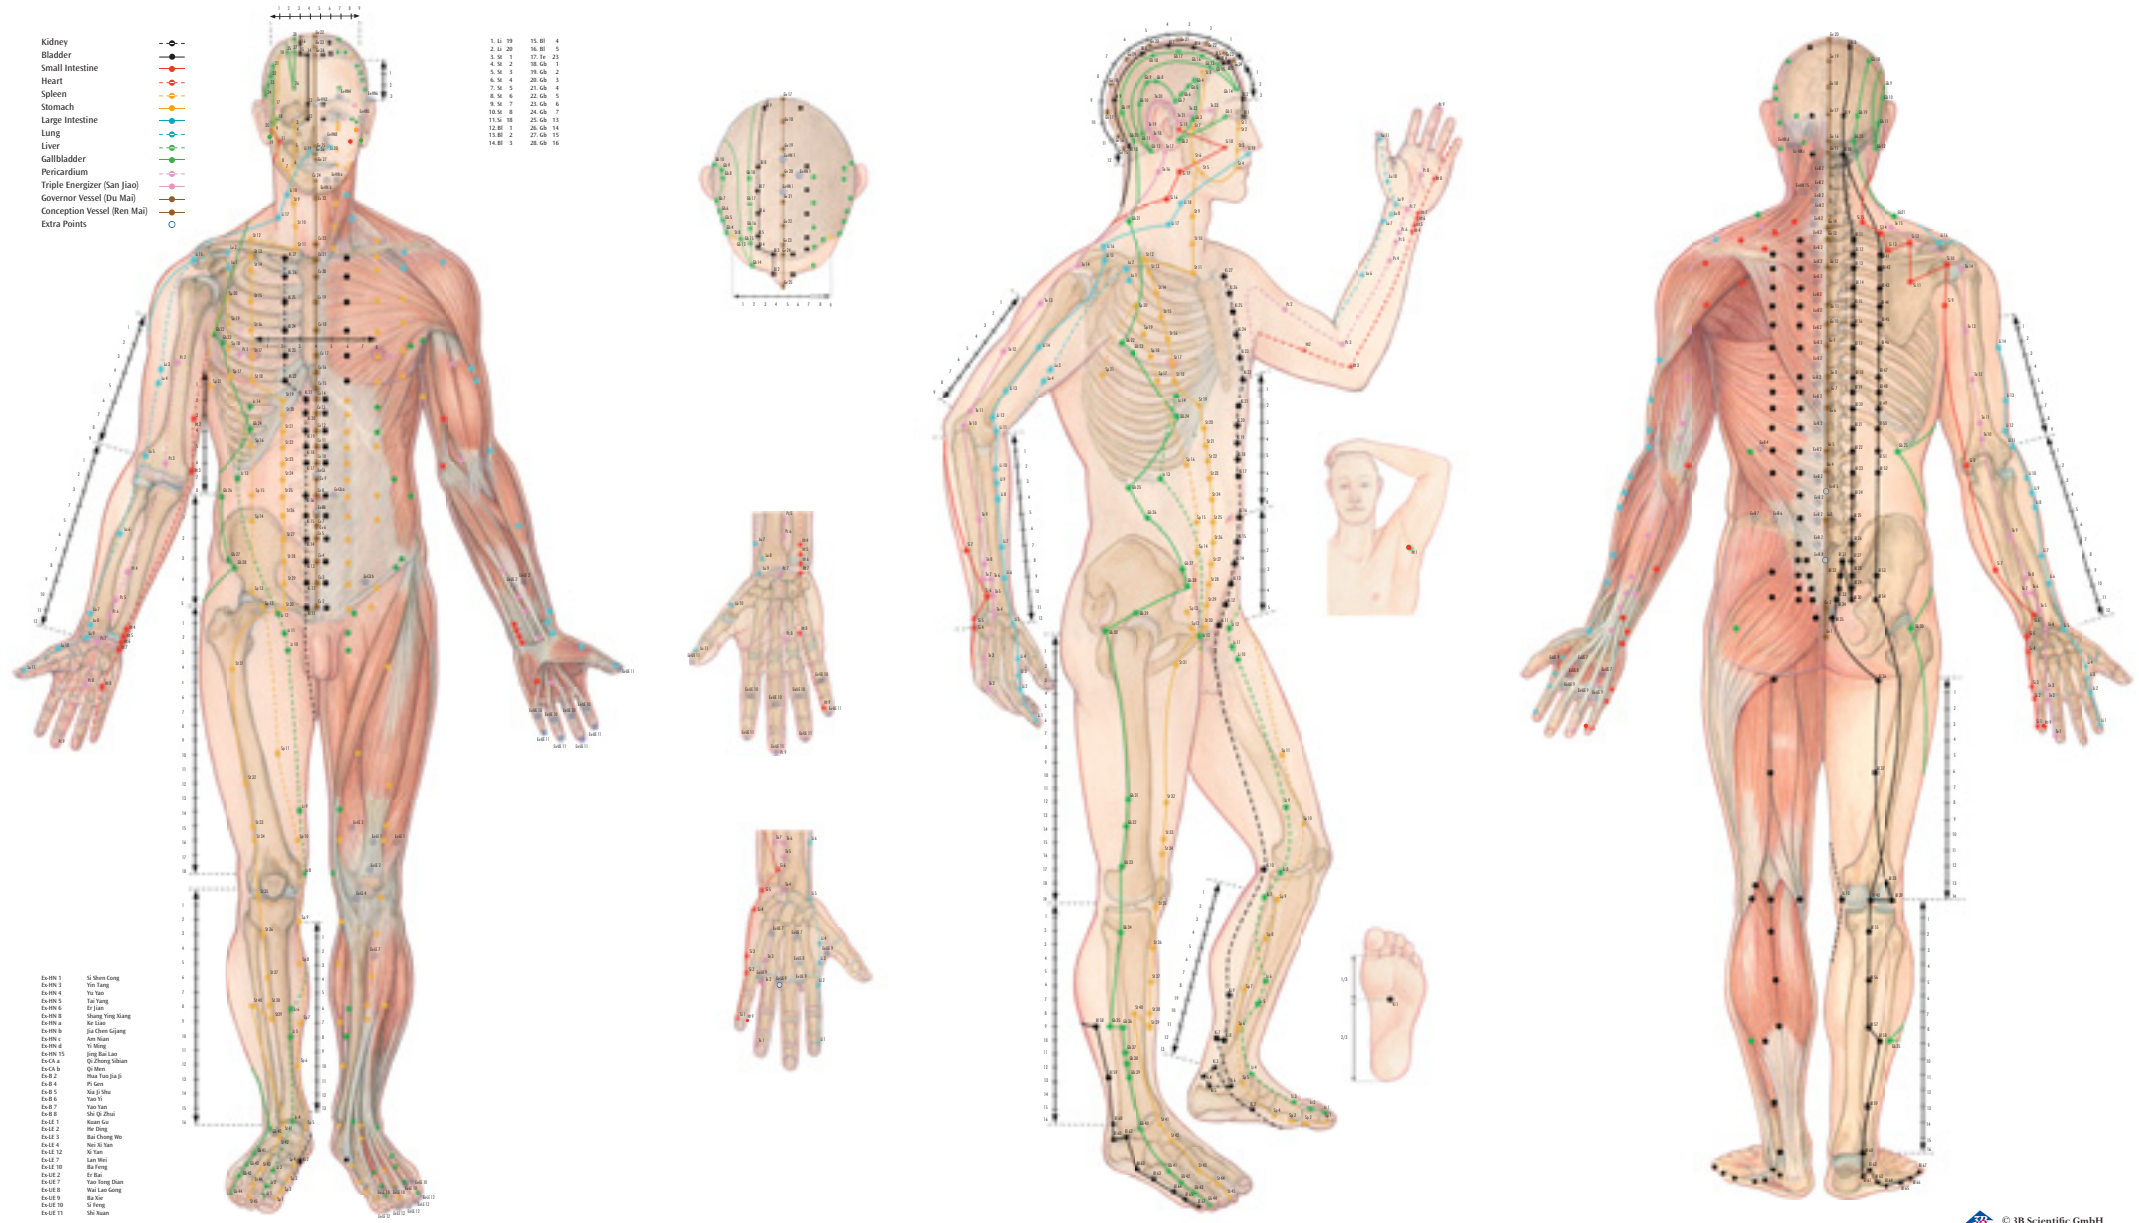

Body Acupuncture

- Kidney
- Bladder
- Small Intestine
- Heart
- Spleen
- Stomach
- Large Intestine
- Lung
- Liver
- Gallbladder
- Pericardium
- Triple Energizer (San Jiao)
- Governor Vessel (Du Mai)
- Conception Vessel (Ren Mai)
- Extra Points